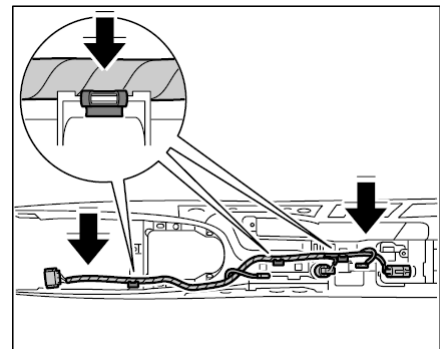

Remove centre console. → 681719 *Removing and installing centre console - chapter on "Removing"*

Removing wiring harness for centre console

Removing wiring harness for centre console

1. Release electric connectors for the equipment versions (e.g. cigarette lighter, interior sensor etc. **-A-** and unplug.

Releasing and unplugging connectors

2. Disengage retaining clips with wiring harness on centre console and remove the harness.

Disengaging wiring harness

Installing wiring harness for centre console

Installing wiring harness for centre console

Information

The wire harness for centre console spare parts scope means the scope for fully-equipped vehicles. Depending on the vehicle equipment, connectors not required are tied to the wire harness for centre console using tie-wraps.

When doing this, ensure the lines are routed correctly so that no line becomes trapped or damaged.

1. Lay wiring harness with retaining clips in centre console and push on retaining clips at the points provided.