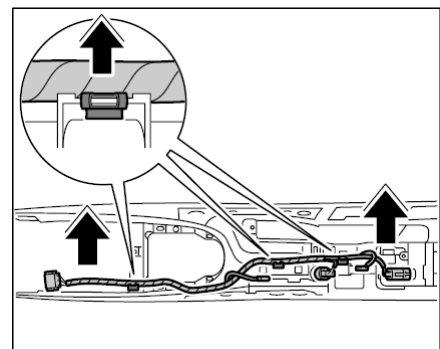

Remove centre console. → 681719 *Removing and installing centre console - chapter on "Removing"*

Removing wiring harness for centre console

Removing wiring harness for centre console

1. Release electric connectors for the equipment versions (e.g. cigarette lighter, interior sensor etc. **-A-** and unplug.

Releasing and unplugging connectors

2. Disengage retaining clips with wiring harness on centre console and remove the harness.

Disengaging wiring harness

Installing wiring harness for centre console

Installing wiring harness for centre console

Information

The wire harness for centre console spare parts scope means the scope for fully-equipped vehicles. Depending on the vehicle equipment, connectors not required are tied to the wire harness for centre console using tie-wraps.

When doing this, ensure the lines are routed correctly so that no line becomes trapped or damaged.

1. Lay wiring harness with retaining clips in centre console and push on retaining clips at the points provided.