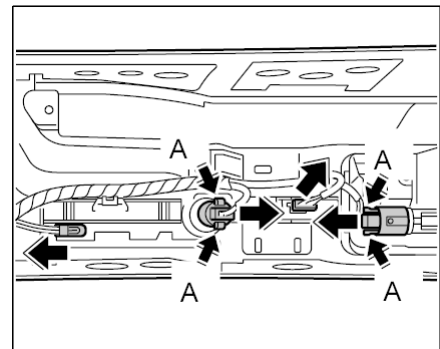

The present document was valid at the time of print. A later version may be available online

WM 972019 Removing and installing wiring harness for centre console

Preliminary work

Preliminary work for interior monitoring sensor

Remove centre console. → 681719 *Removing and installing centre console - chapter on "Removing"*

Removing wiring harness for centre console

Removing wiring harness for centre console

1. Release electric connectors for the equipment versions (e.g. cigarette lighter, interior sensor etc. **-A-** and unplug.

Releasing and unplugging connectors

2. Disengage retaining clips with wiring harness on centre console and remove the harness.