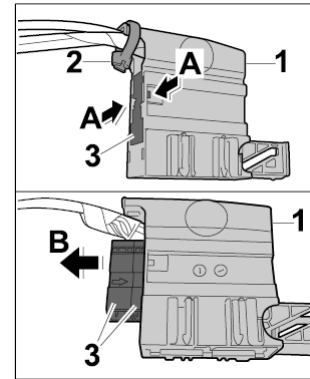

Removing wire harness for seat (folding sports bucket seat)

Removing wire harness for seat (folding sports bucket seat)

Installation position of wire harness for seat (folding sports bucket seat)

1. Turn airbag connector socket 90° to the left **-arrow A-** and remove it from the seat shell **-arrow B-**.

Removing airbag connector socket

2. Disconnect airbag connector socket.
 - 2.1. Remove tie-wrap **-2-** on the airbag connector socket **-1-**.
 - 2.2. Release the connector socket **-1-** (**-arrows A-**) and remove the two single connectors **-3-** (**-arrow B-**).

Disconnecting airbag connector socket

3. Remove the two tie-wraps **-1-** on the seat shell.

Removing wire harness at the seat frame

4. Remove wire harness.
 - 4.1. Lift up both pieces of padding **-arrows A-**
 - 4.2. Unscrew the fastening screw **-1-** and take off the cover **-2-** **-arrow B-**
 - 4.3. Remove the two tie-wraps **-3-** .
 - 4.4. Pull the wire harness out of the seat shell and out of the backrest **-arrows C-** .