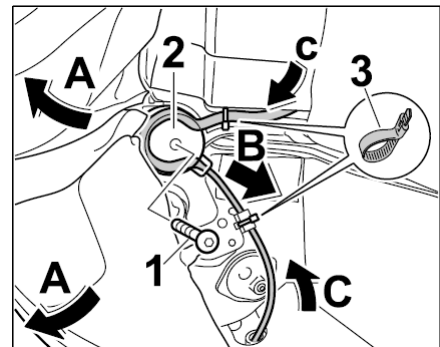

Removing wire harness for seat (folding sports bucket seat)

Removing wire harness for seat (folding sports bucket seat)

Installation position of wire harness for seat (folding sports bucket seat)

1. Turn airbag connector socket 90° to the left **-arrow A-** and remove it from the seat shell **-arrow B-**.

Removing airbag connector socket

2. Disconnect airbag connector socket.
 - 2.1. Remove tie-wrap **-2-** on the airbag connector socket **-1-**.
 - 2.2. Release the connector socket **-1-** (**-arrows A-**) and remove the two single connectors **-3-** (**-arrow B-**).

Disconnecting airbag connector socket

3. Remove the two tie-wraps **-1-** on the seat shell.

Removing wire harness at the seat frame

4. Remove wire harness.
 - 4.1. Lift up both pieces of padding **-arrows A-**
 - 4.2. Unscrew the fastening screw **-1-** and take off the cover **-2-** **-arrow B-**
 - 4.3. Remove the two tie-wraps **-3-** .
 - 4.4. Pull the wire harness out of the seat shell and out of the backrest **-arrows C-** .

*Removing wire harness***Installing wire harness for seat (folding sports bucket seat)****Installing wire harness for seat (folding sports bucket seat)**

1. Install wire harness.
 - 1.1. Lift up both pieces of padding **-arrows A-**
 - 1.2. Push the wire harness through the backrest and the seat shell **-arrows B-** and route it correctly.
 - 1.3. Position the cover **-2-** (**-arrow C-**) and secure it with the fastening screw **-1-** . Make sure the line routing is correct!
 - 1.4. Secure the wire harness with two new tie-wraps **-3-** .