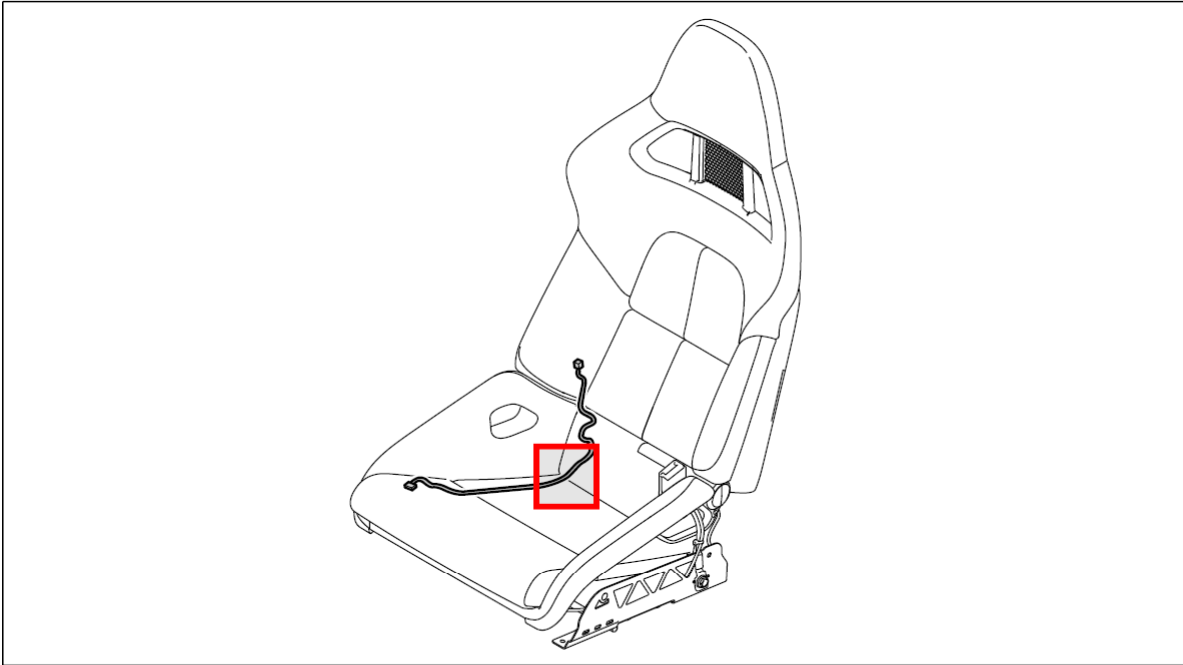

1. Remove front seat. → *720119 Removing and installing front seat - section on "Removing"*
2. Remove the side airbag. → *696319 Removing and installing side airbag (folding sports bucket seat) - section on "Removing"*
3. Remove front seat cushion and partly loosen the seat cover at the side of the seat. → *741319 Removing and installing seat cover (folding sports bucket seat) - section on "Removing"*
4. Partly loosen the front backrest cover at the inner side of the seat. → *741919 Removing and installing front backrest cover (folding sports bucket seat) - section on "Removing"*
5. Mount the front seat on the assembly fixture. → *72011N Mounting front seat on assembly fixture*

Removing wire harness for seat (folding sports bucket seat)

Removing wire harness for seat (folding sports bucket seat)

Installation position of wire harness for seat (folding sports bucket seat)

1. Turn airbag connector socket 90° to the left **-arrow A-** and remove it from the seat shell **-arrow B-**.

Disconnecting airbag connector socket

3. Remove the two tie-wraps **-1-** on the seat shell.

Removing wire harness at the seat frame

4. Remove wire harness.
 - 4.1. Lift up both pieces of padding **-arrows A-**
 - 4.2. Unscrew the fastening screw **-1-** and take off the cover **-2-** **-arrow B-**
 - 4.3. Remove the two tie-wraps **-3-** .
 - 4.4. Pull the wire harness out of the seat shell and out of the backrest **-arrows C-** .

*Removing wire harness***Installing wire harness for seat (folding sports bucket seat)****Installing wire harness for seat (folding sports bucket seat)**

1. Install wire harness.
 - 1.1. Lift up both pieces of padding **-arrows A-**
 - 1.2. Push the wire harness through the backrest and the seat shell **-arrows B-** and route it correctly.
 - 1.3. Position the cover **-2-** (**-arrow C-**) and secure it with the fastening screw **-1-** . Make sure the line routing is correct!
 - 1.4. Secure the wire harness with two new tie-wraps **-3-** .