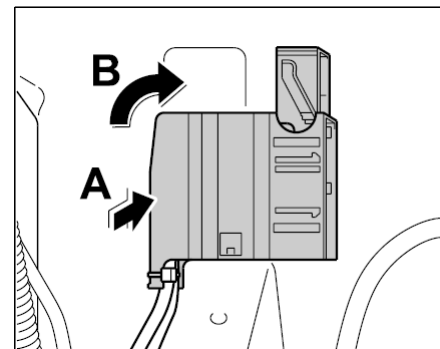

*Removing wire harness***Installing wire harness for seat (folding sports bucket seat)****Installing wire harness for seat (folding sports bucket seat)**

1. Install wire harness.
 - 1.1. Lift up both pieces of padding **-arrows A-**
 - 1.2. Push the wire harness through the backrest and the seat shell **-arrows B-** and route it correctly.
 - 1.3. Position the cover **-2-** (**-arrow C-**) and secure it with the fastening screw **-1-** . Make sure the line routing is correct!
 - 1.4. Secure the wire harness with two new tie-wraps **-3-** .

*Installing wire harness*

2. Secure the wire harness on the seat shell with two new tie-wraps **-1-** .

*Securing wire harness at the seat frame*

3. Connect airbag connector socket.
 - 3.1. Push the two single connectors **-3-** into the connector socket **-1-** (**-arrow-**) until the single connectors

engage securely.

- 3.2. Fit a new tie-wrap **-2-** on the connector socket **-1-** .

Connecting airbag connector socket

4. Insert the airbag connector socket into the seat shell **-arrow A-** and turn it 90° to the right **-arrow B-** .