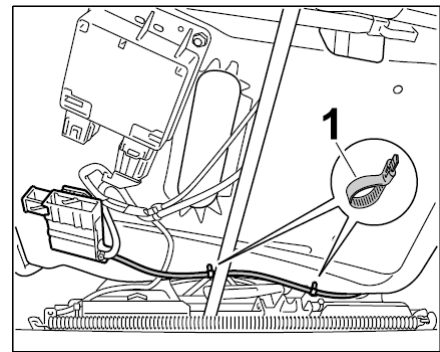

1. Remove front seat. → *720119 Removing and installing front seat - section on "Removing"*
2. Remove the side airbag. → *696319 Removing and installing side airbag (folding sports bucket seat) - section on "Removing"*
3. Remove front seat cushion and partly loosen the seat cover at the side of the seat. → *741319 Removing and installing seat cover (folding sports bucket seat) - section on "Removing"*
4. Partly loosen the front backrest cover at the inner side of the seat. → *741919 Removing and installing front backrest cover (folding sports bucket seat) - section on "Removing"*
5. Mount the front seat on the assembly fixture. → *72011N Mounting front seat on assembly fixture*

Removing wire harness for seat (folding sports bucket seat)

Removing wire harness for seat (folding sports bucket seat)

Installation position of wire harness for seat (folding sports bucket seat)

1. Turn airbag connector socket 90° to the left **-arrow A-** and remove it from the seat shell **-arrow B-**.

Removing airbag connector socket

2. Disconnect airbag connector socket.
 - 2.1. Remove tie-wrap **-2-** on the airbag connector socket **-1-**.
 - 2.2. Release the connector socket **-1-** (**-arrows A-**) and remove the two single connectors **-3-** (**-arrow B-**).

Disconnecting airbag connector socket

3. Remove the two tie-wraps **-1-** on the seat shell.

Removing wire harness at the seat frame

4. Remove wire harness.
 - 4.1. Lift up both pieces of padding **-arrows A-**
 - 4.2. Unscrew the fastening screw **-1-** and take off the cover **-2-** **-arrow B-**
 - 4.3. Remove the two tie-wraps **-3-** .
 - 4.4. Pull the wire harness out of the seat shell and out of the backrest **-arrows C-** .