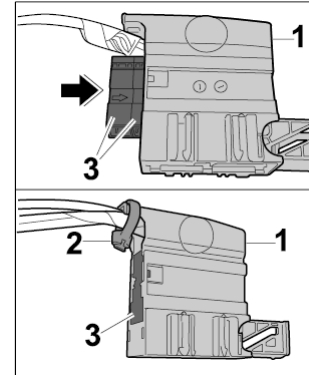

Disconnecting airbag connector socket

3. Remove the two tie-wraps **-1-** on the seat shell.

Removing wire harness at the seat frame

4. Remove wire harness.
 - 4.1. Lift up both pieces of padding **-arrows A-**
 - 4.2. Unscrew the fastening screw **-1-** and take off the cover **-2-** **-arrow B-**
 - 4.3. Remove the two tie-wraps **-3-** .
 - 4.4. Pull the wire harness out of the seat shell and out of the backrest **-arrows C-** .

*Removing wire harness***Installing wire harness for seat (folding sports bucket seat)****Installing wire harness for seat (folding sports bucket seat)**

1. Install wire harness.
 - 1.1. Lift up both pieces of padding **-arrows A-**
 - 1.2. Push the wire harness through the backrest and the seat shell **-arrows B-** and route it correctly.
 - 1.3. Position the cover **-2-** (**-arrow C-**) and secure it with the fastening screw **-1-** . Make sure the line routing is correct!
 - 1.4. Secure the wire harness with two new tie-wraps **-3-** .

*Installing wire harness*

2. Secure the wire harness on the seat shell with two new tie-wraps **-1-** .

*Securing wire harness at the seat frame*

3. Connect airbag connector socket.
 - 3.1. Push the two single connectors **-3-** into the connector socket **-1-** (**-arrow-**) until the single connectors

engage securely.

- 3.2. Fit a new tie-wrap **-2-** on the connector socket **-1-** .

Connecting airbag connector socket

4. Insert the airbag connector socket into the seat shell **-arrow A-** and turn it 90° to the right **-arrow B-** .