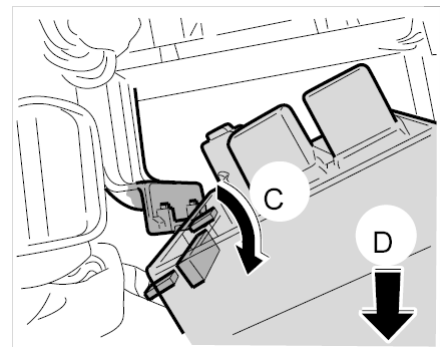

Installation position shown on the 911

A - Relay carrier 1

1. **-A-** Pull apart both retaining lugs on relay carrier support and press the relay carrier upward.

Removing relay carrier

2. **-B-** Press relay carrier upward approx. 45° on the right side.
3. **-C-** Pull out the support lugs of the relay carrier from the support and **-D-** pull out the relay carrier downward.