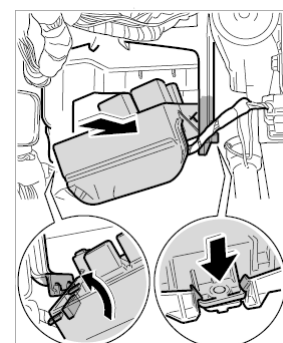

Installation position shown on the 911

A - Relay carrier 1

1. **-A-** Pull apart both retaining lugs on relay carrier support and press the relay carrier upward.

Removing relay carrier

2. **-B-** Press relay carrier upward approx. 45° on the right side.
3. **-C-** Pull out the support lugs of the relay carrier from the support and **-D-** pull out the relay carrier downward.

Pulling relay carrier out of the retaining frame

Installing relay carrier 1

Installing relay carrier 1 in the retaining frame

1. Slide in the relay carrier from below at approx. 45° slant into the support.