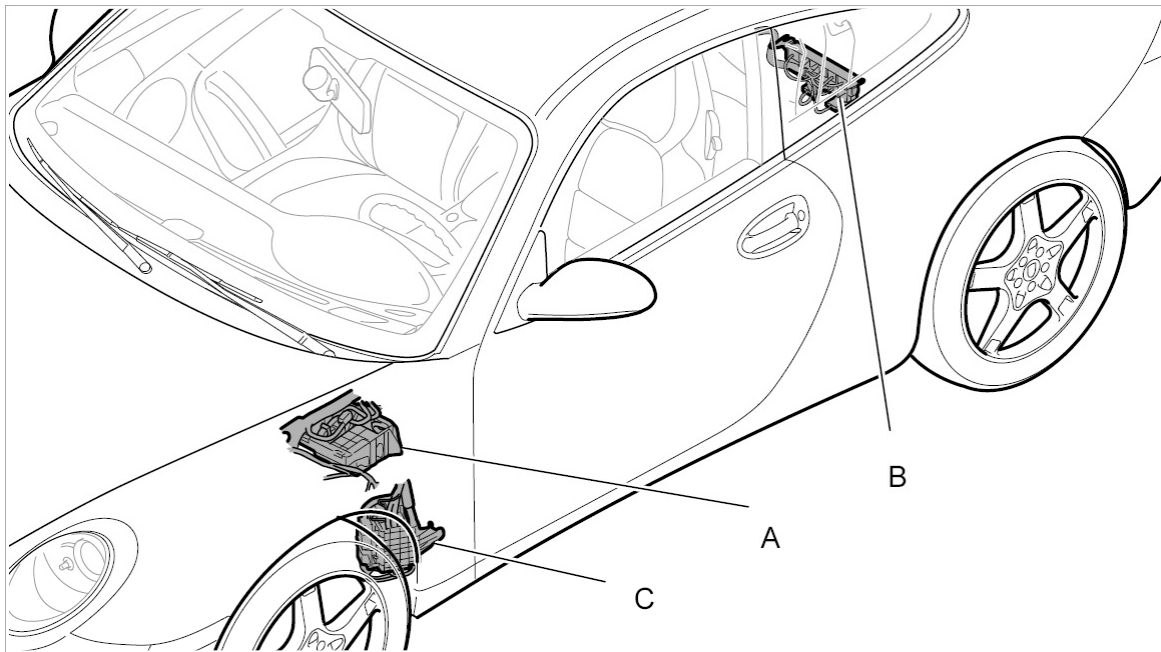

The present document was valid at the time of print. A later version may be available online

WM 978319 Removing and installing relay carrier 1

Preliminary work

Preliminary work for relay carrier 1

Remove front side section trim. → 702419 *Removing and installing front side section trim - section on "Removing"*

Remove trim panel under dashboard on driver's side. → 701919 *Removing and installing trim under instrument panel - section on "Removing"*

Removing relay carrier 1

Removing relay carrier 1 from the retaining frame